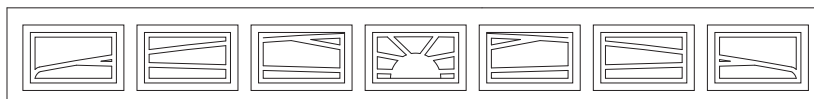

Sunburst 7, 7 fyllinger

Dørene kan leveres med 1 eller flere vindusfelt i type Kryss, Ruter, Rektangel eller Stockton.