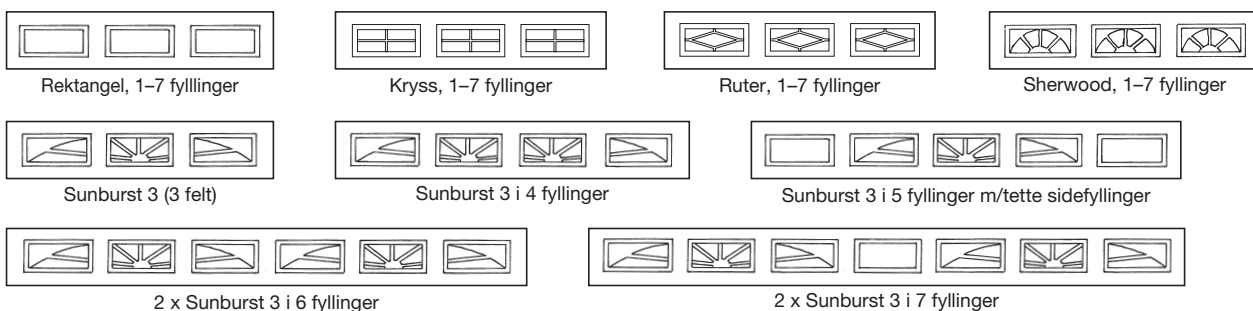

Alle porter er priset med SL 32 beslag, minimum 28 cm overhøyde + 4 cm til portåpner. Torsjonsfjær med fjærbruddsikring i forkant, sammenhengende karmvinkel med tettelister langs sidekarmer og kraftig gummitetning i bunn og topp. Se side 18 for beslag tilpasset andre overhøyder og nødvendig sideklaring. Priser er uten lås.

Tilleggsposter

- Type LHF19 m/torsjonsfjær i forkant, minimum 19 cm overhøyde, inkl. plass til portåpner. Tillegg ..... kr 1.040,-
- Type LHB13 m/torsjonsfjær i bakkant, minimum 12 cm overhøyde + 1 cm til portåpner. Tillegg..... kr 1.391,-
- Bredder utenom standard GTS. Pris for nærmeste overliggende bredde + ... kr 1.488,-
- Begrenset mulighet. Kontakt fabrikk.
- Låsutstyr med blankt T-grep ..... kr 751,-
- Lakking av utvendig portflate, pris pr. m², i valgfri NCS/RAL farge ..... kr 890,-
- Tillegg for lakking av porter med vindusfelt, pris pr. rute ..... kr 275,-
- Vindu til GranTeck porter:
- Klart isolert vindu med løs dekorsprosse, lysmål 540x200 mm. Pris pr. rute Sunburst eller Sherwood ..... kr 1.925,-
- Klart isolert vindu med fast sprosse, lysmål 530x190 mm. Pris pr. rute Kryss, Ruter eller Rektangel ..... kr 1.552,-
- NB! Ved bestilling av dekor husk å velge en type som passer med antall fyllinger i portens bredde.
- Lufteventil, hvit, 338 x 132 mm ..... kr 1.108,-
- Lufteventil, sort, 338 x 132 mm..... kr 1.108,-
- Lufteventil, sort, 454 x 90 mm..... kr 1.108,-