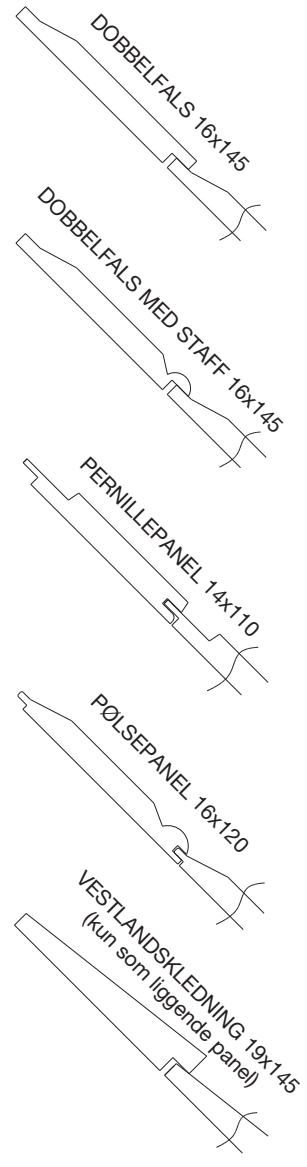

Leddheisporter i tre med panel/kledning

Alle porter er priset med SL 32 beslag, minimum 28 cm overhøyde + 4 cm til portåpner.

Torsjonsfjær med fjærbruddsikring i forkant, sammenhengende karmvinkel med tettelister langs sidekarmer og gummi-dempere i bunn. Se side 18 for beslag tilpasset andre overhøyder og nødvendig sideklaring.

Priser er uten lås. Tillegg for ekstrautstyr, se side 15.

Leddheisporter i tre med liggende panel

PANEL LAGES I GRAN
TRYKK-/VAKUUMIMPREGNERT

Bredde \ Høyde	Inntil 209 cm	210 - 244 cm	245 - 274 cm	275 - 305 cm	306 - 334 cm	335 - 366 cm
Inntil 260	20.557,-	23.348,-	25.848,-	29.916,-	32.768,-	36.788,-
261-275	21.282,-	24.294,-	26.964,-	31.169,-	34.162,-	38.304,-
276-300	22.720,-	25.825,-	28.975,-	33.008,-	36.084,-	40.487,-
301-325	24.192,-	27.404,-	31.316,-	34.911,-	38.184,-	42.651,-
326-350	26.934,-	30.252,-	33.618,-	38.578,-	42.782,-	47.479,-
351-375	28.726,-	32.187,-	35.800,-	40.868,-	45.180,-	50.065,-
376-400	30.643,-	34.137,-	38.492,-	43.131,-	47.828,-	52.913,-
401-425	32.532,-	35.932,-	40.412,-	45.251,-		
426-457	34.979,-	38.021,-	42.701,-	47.710,-		
458-487	37.188,-	40.822,-	44.979,-	50.172,-		
488-519	41.139,-	45.963,-	50.104,-			

Tillegg for Sedar tre panel kr. 3.098,- pr. m²

Tillegg lås kr. 751,-

Leddheisporter i tre med fiskeben panel, enkel til 350 bredde - dobbel over 350 cm

Bredde \ Høyde	Inntil 209 cm	210 - 244 cm	245 - 274 cm	275 - 305 cm	306 - 334 cm	335 - 366 cm
Enkel fiskeben:						
Inntil 260	24.962,-	28.352,-	31.389,-	36.325,-	39.791,-	44.669,-
261-275	25.845,-	29.500,-	32.740,-	37.845,-	41.480,-	46.512,-
276-300	27.591,-	31.359,-	35.186,-	40.082,-	43.818,-	49.163,-
301-325	29.377,-	33.278,-	38.026,-	42.394,-	46.367,-	51.791,-
326-350	32.705,-	36.736,-	40.824,-	46.847,-	51.950,-	57.654,-
Dobbel fiskeben						
301-325	38.008,-	42.369,-	47.297,-	52.556,-	56.997,-	63.059,-
326-350	41.727,-	46.234,-	50.803,-	57.533,-	63.237,-	69.613,-
351-375	44.162,-	48.861,-	53.762,-	60.640,-	66.494,-	73.120,-
376-400	46.763,-	51.505,-	57.416,-	63.710,-	70.085,-	76.987,-
401-425	49.327,-	53.942,-	60.021,-	66.588,-		
426-457	52.650,-	56.777,-	63.129,-	69.925,-		
458-487	55.647,-	60.578,-	66.215,-	73.269,-		
488-519	61.008,-	67.550,-	73.172,-			

Tillegg for Sedar tre panel kr. 3.098,- pr. m²

Tillegg lås kr. 751,-

Leddheisporter i tre med Pernillepanel og utenpåliggende labanker

Bredde \ Høyde	Inntil 209 cm	210 - 244 cm	245 - 274 cm	275 - 305 cm
Inntil 260	24 963,-	28.352,-	31.389,-	36.328,-
261-275	25.845,-	29.500,-	32.740,-	37.845,-
276-300	27.591,-	31.359,-	35.186,-	40.082,-
301-325	29.377,-	33.278,-	38.026,-	42.394,-
326-350	32.705,-	36.736,-	40.824,-	46.847,-
351-375	44.162,-	48.861,-	53.762,-	60.640,-
376-400	46.763,-	51.505,-	57.416,-	63.710,-
401-425	49.327,-	53.942,-	60.021,-	66.588,-
426-457	52.650,-	56.777,-	63.129,-	69.925,-
458-487	55.647,-	60.578,-	66.215,-	73.269,-
488-519	61.008,-	67.550,-	73.172,-	

Tillegg for Sedar tre panel kr. 3.098,- pr. m²

Tillegg lås kr. 751,-

Matchende dører se side 16 (vippeporter)